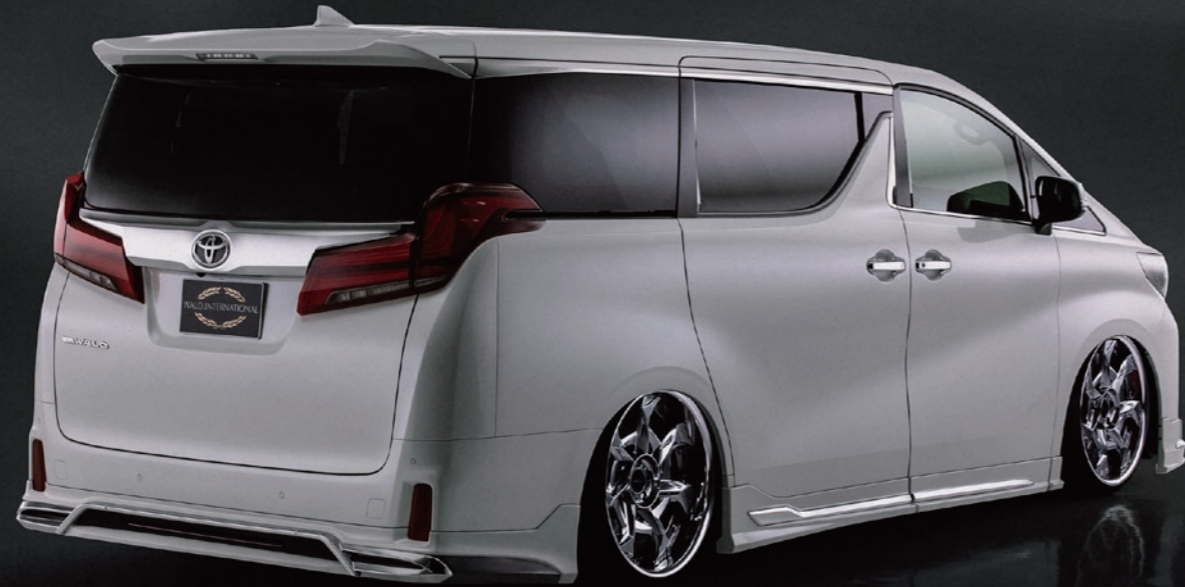

# ALPHARD VELLFIRE

WALD EXECUTIVE LINE

TOYOTA ALPHARD & VELLFIRE, as known as the Flagship Minivan of TOYOTA, got the facelifted-minor-change. The Add-On Type Spoiler Body Kit "EXECUTIVE LINE" is prepared as the tuning program. To enhance the quality of the product, the selected material is ABS. Front Spoiler and Rear Skirt are designed with the Chrome Accents to show for the high end model.