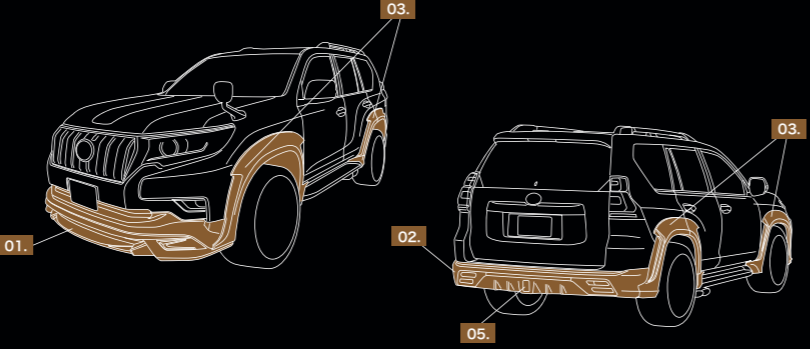

エアロキット
01. + 02. + 03. のパッケージ ¥225,000 E
01. + 02. のパッケージ ¥130,000 E